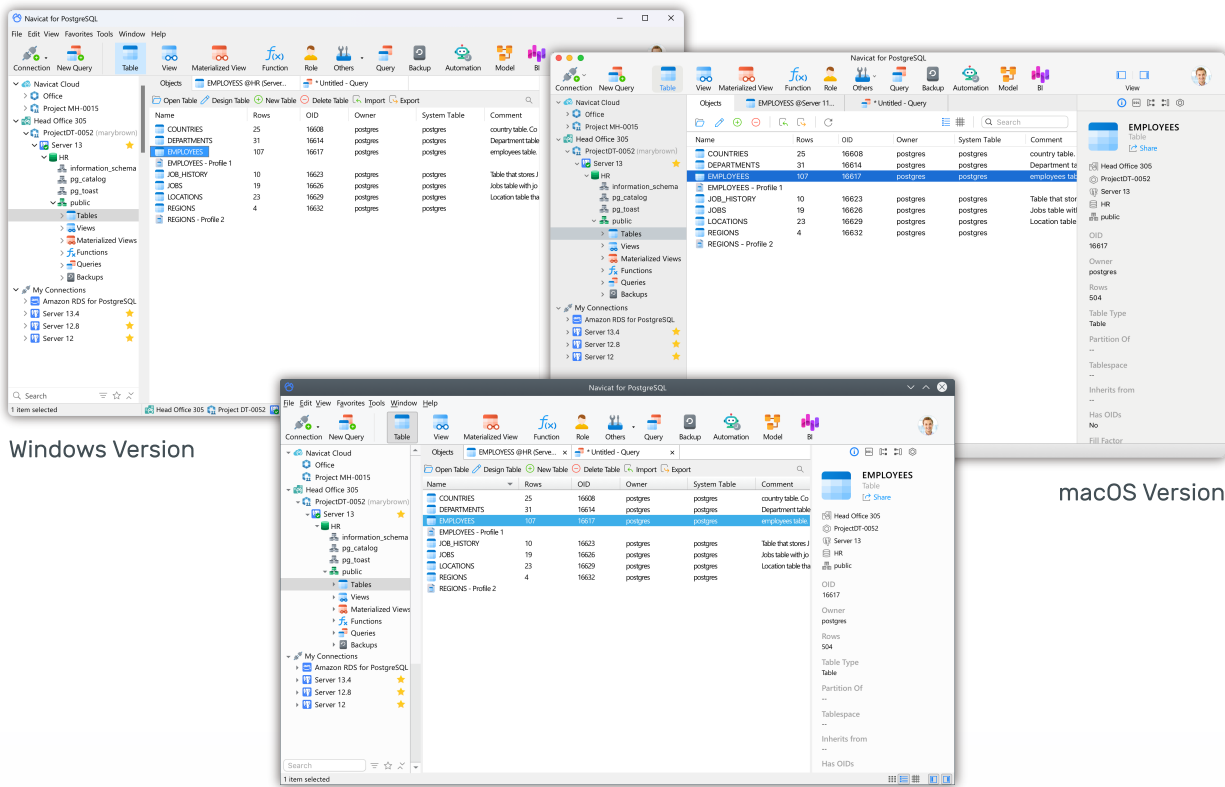

Dark Mode

Set dark theme to protect your eyes from the traditionally blinding whiteness of computer. No behavior changes with how pages look when you are in dark mode.

Cross-Platform Licensing

Cross-platform licensing is now available. Whether you're operating on Windows, macOS, or Linux, you can purchase once and select a platform to activate and later on transfer your license.

Windows Version

macOS Version

Linux Version

FREE TRIAL

We offer a 14-day fully functional free trial of Navicat to download, please visit: <https://www.navicat.com/download/navicat-for-postgresql>

Navicat for PostgreSQL Overview: <https://www.navicat.com/products/navicat-for-postgresql>